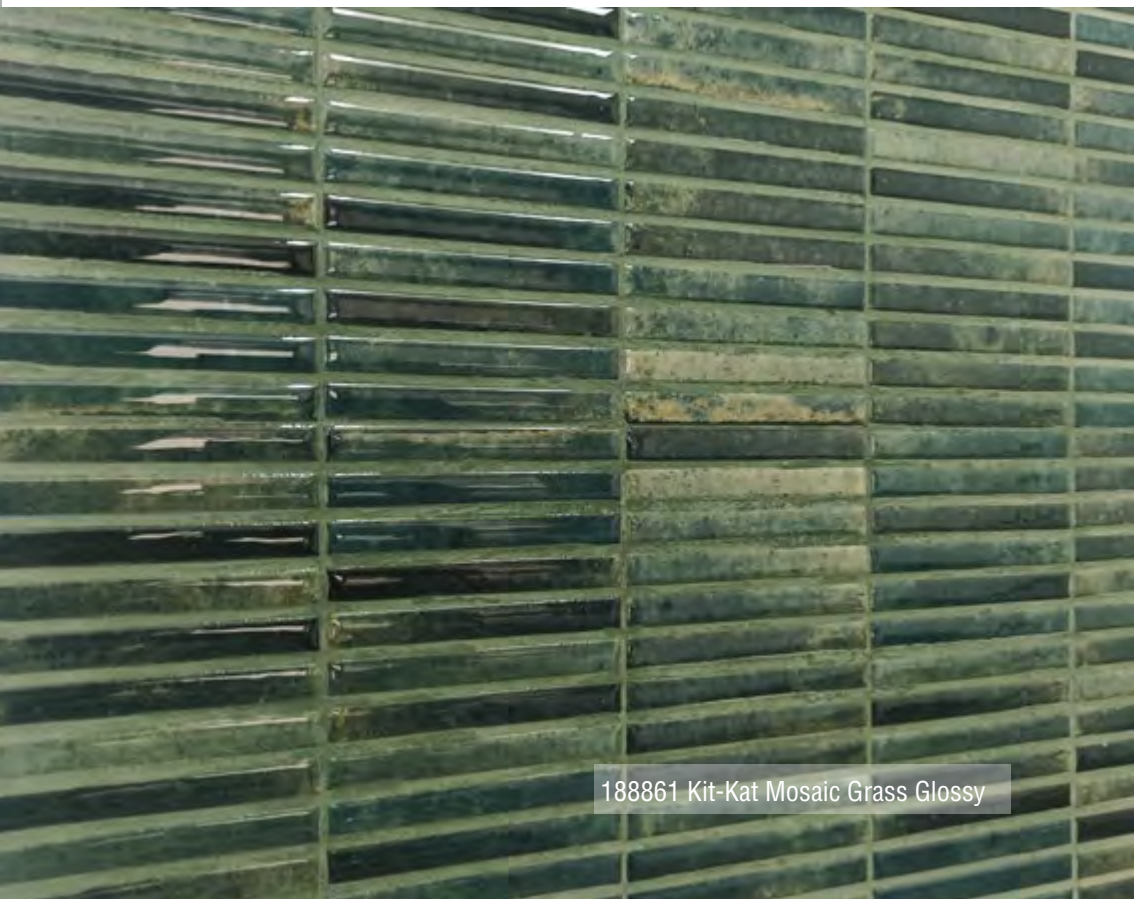

188913 Kit-Kat Mosaic Sky Matt 11,5x23,1 cm./4,5"  
188905 Zement White 90x90 cm. / 35.4"x35.4"  
188908 Zement White 60x120 cm./23.6"x47.2"

188916 Kit-Kat Mosaic Ivory Glossy

188859 Kit-Kat Mosaic Water Glossy